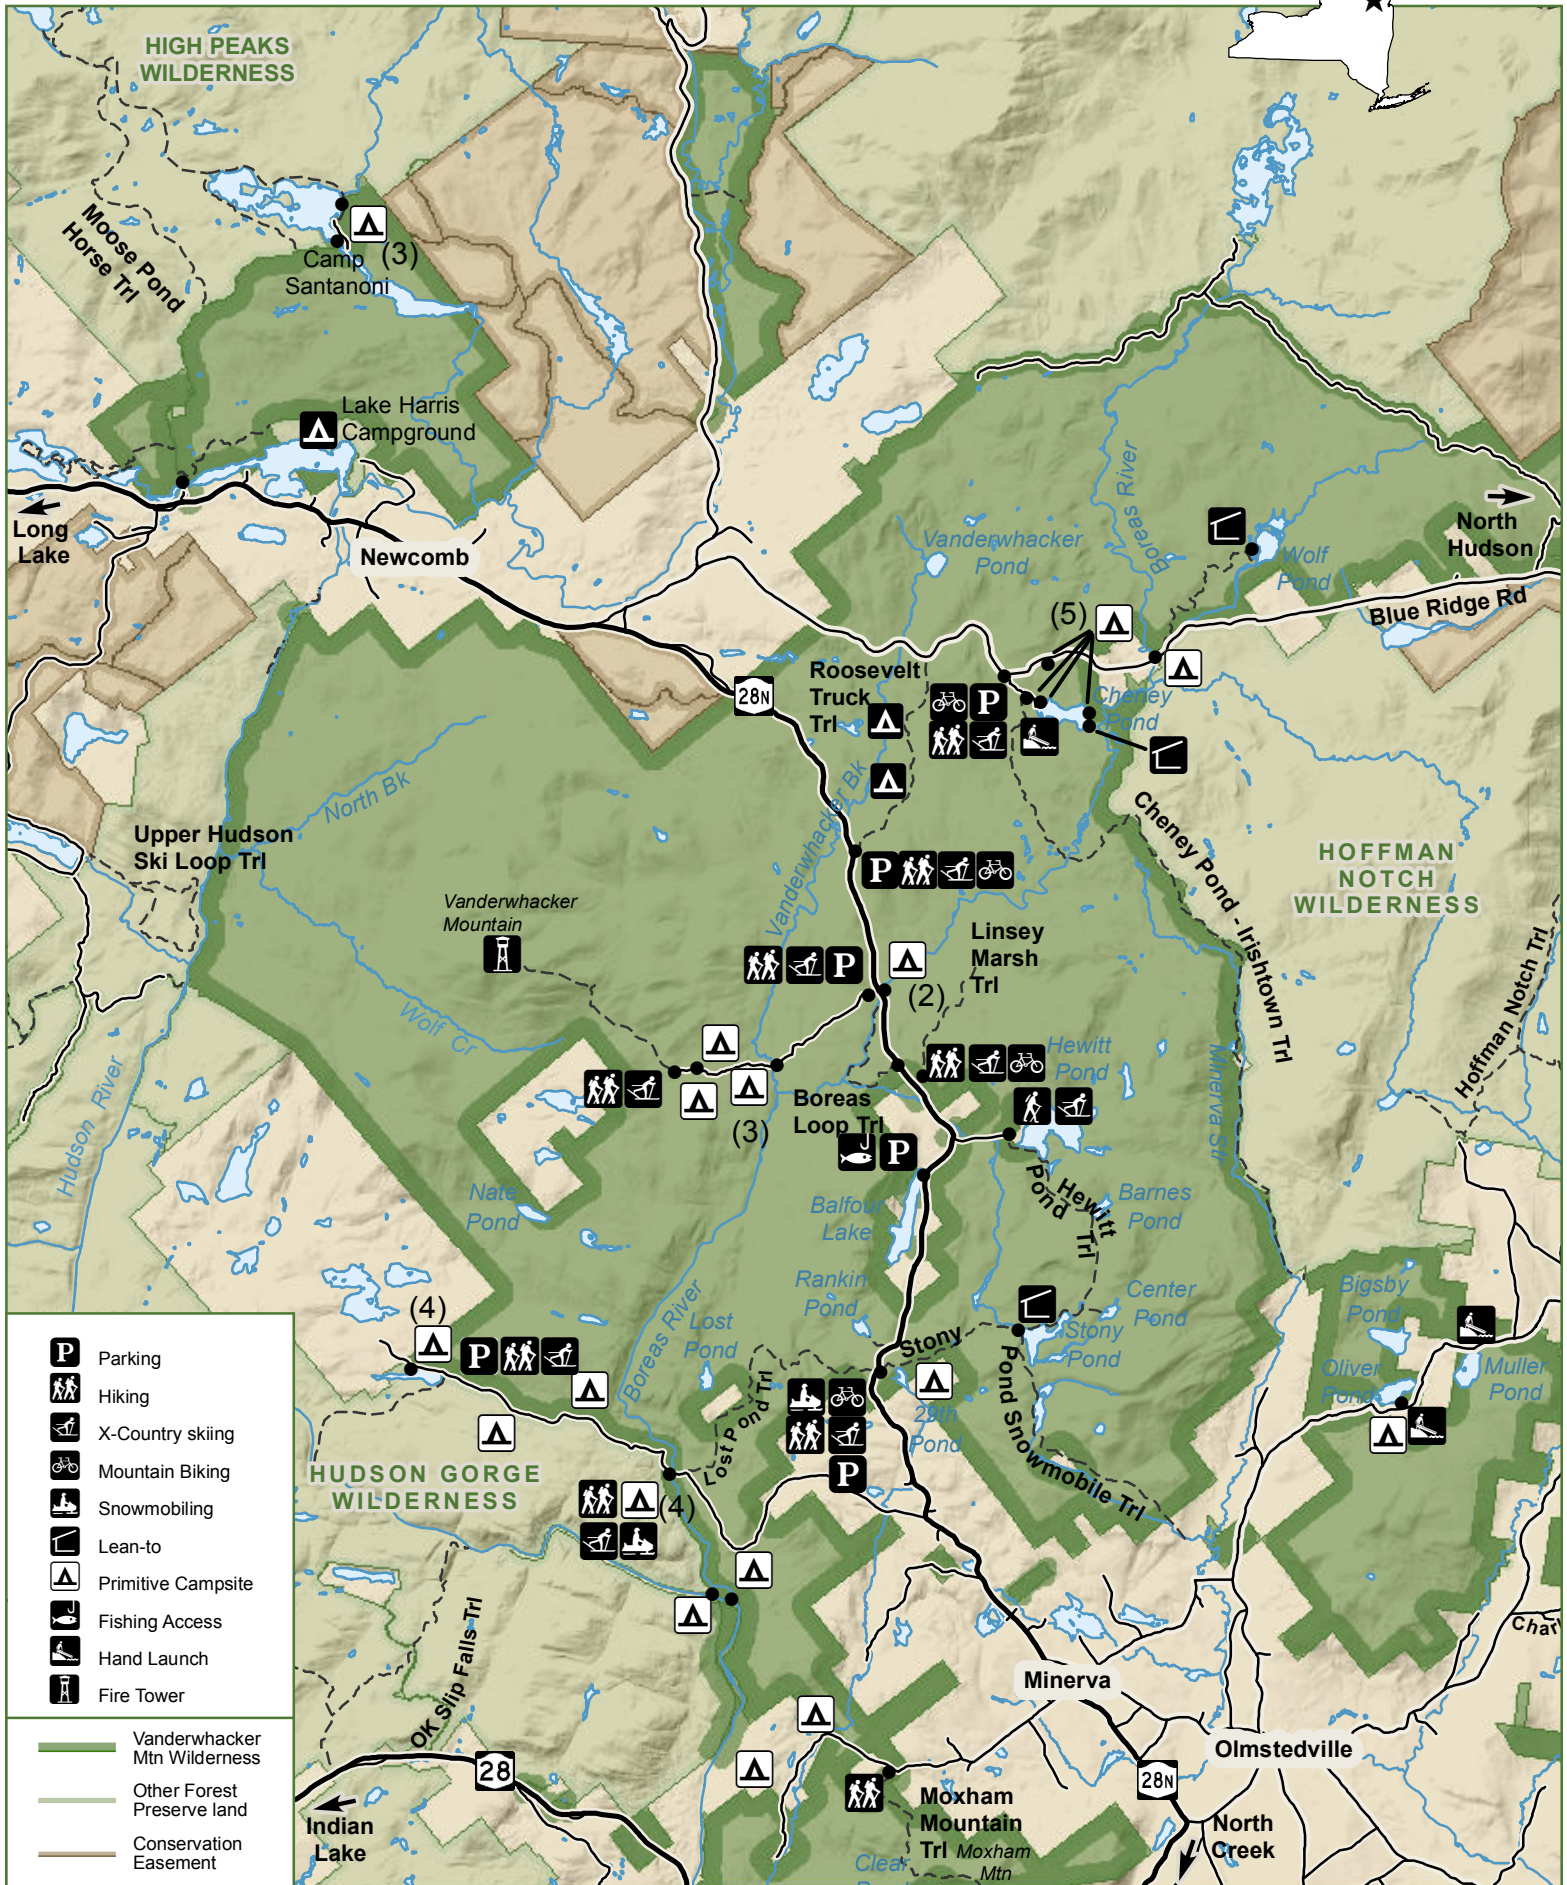

# Vanderwhacker Mtn Wild Forest - North

- Parking
- Hiking
- X-Country skiing
- Mountain Biking
- Snowmobiling
- Lean-to
- Primitive Campsite
- Fishing Access
- Hand Launch
- Fire Tower

- Vanderwhacker Mtn Wilderness
- Other Forest Preserve land
- Conservation Easement