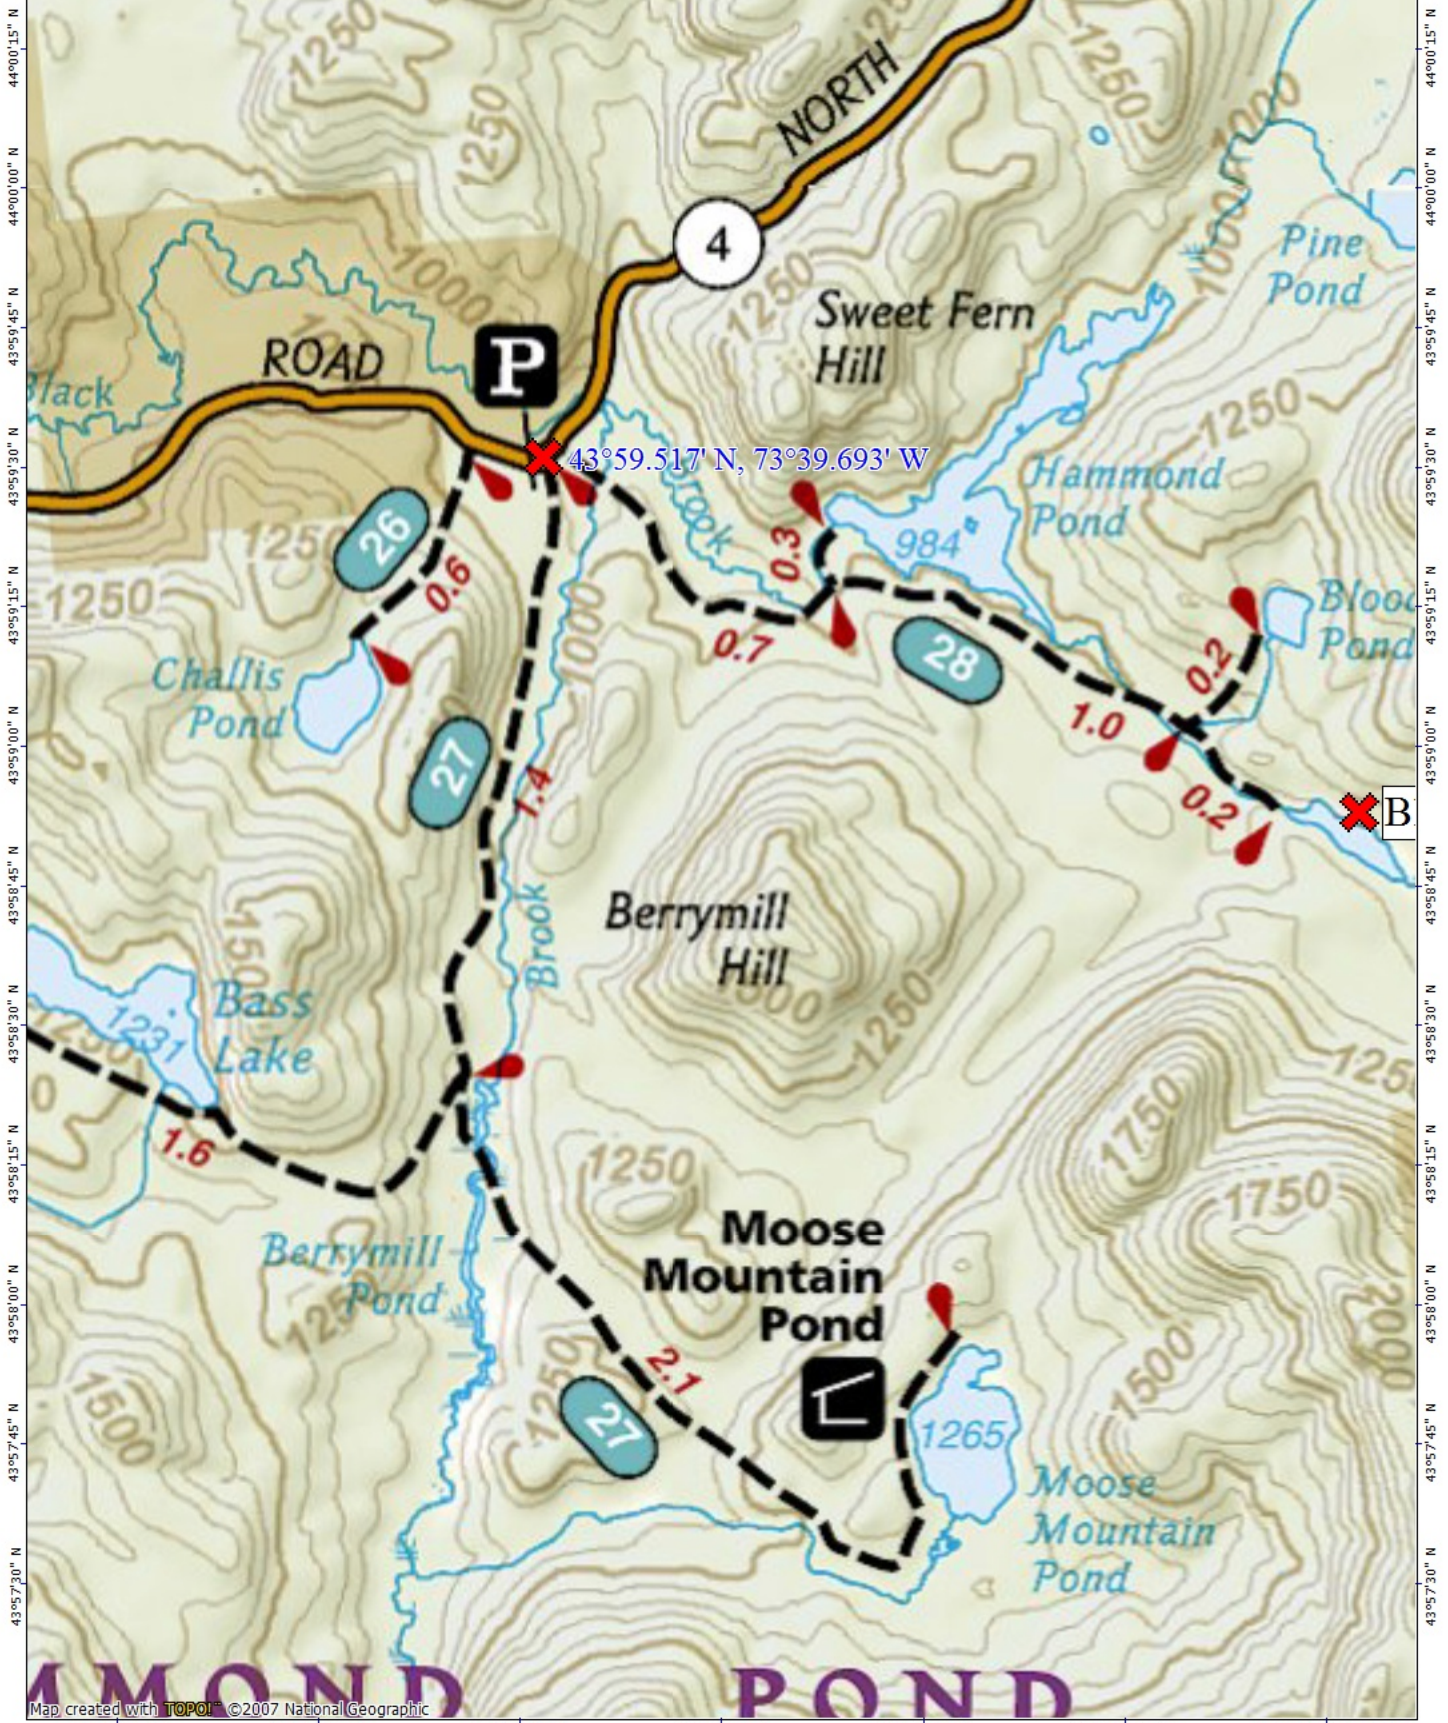

73°40'45" W 73°40'15" W 73°39'45" W 73°39'15" W 73°38'45" W 73°38'15" W WGS84 73°37'45" W

AMMOND POND

Map created with TOPO! ©2007 National Geographic