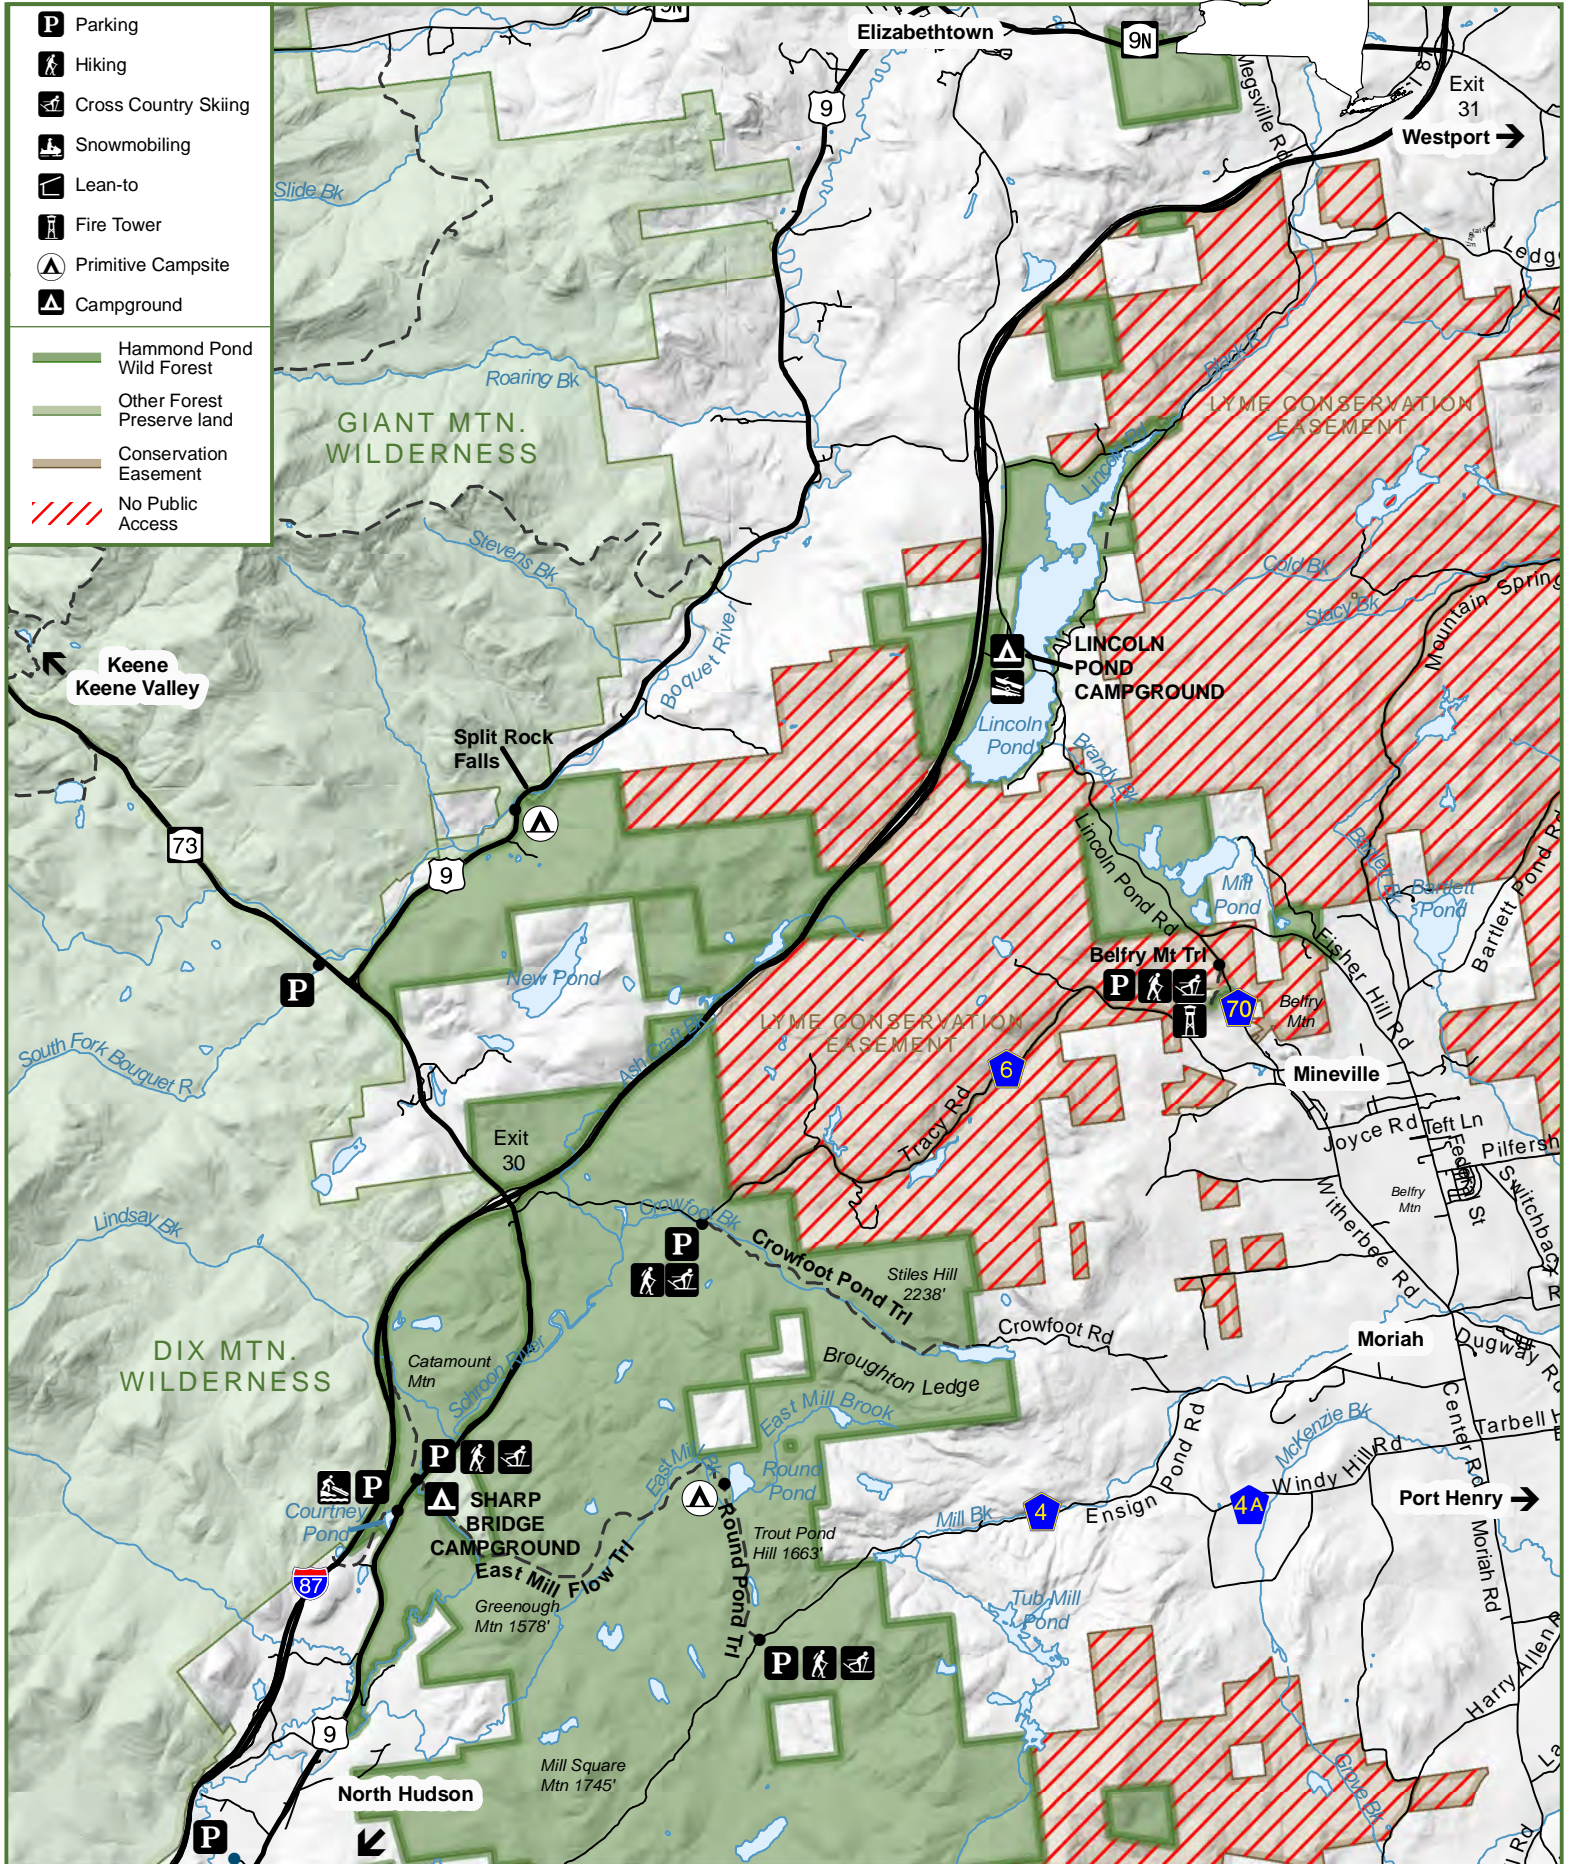

# Hammond Pond Wild Forest - North

- Parking
  - Hiking
  - Cross Country Skiing
  - Snowmobiling
  - Lean-to
  - Fire Tower
  - Primitive Campsite
  - Campground
- 
- Hammond Pond Wild Forest
  - Other Forest Preserve land
  - Conservation Easement
  - No Public Access