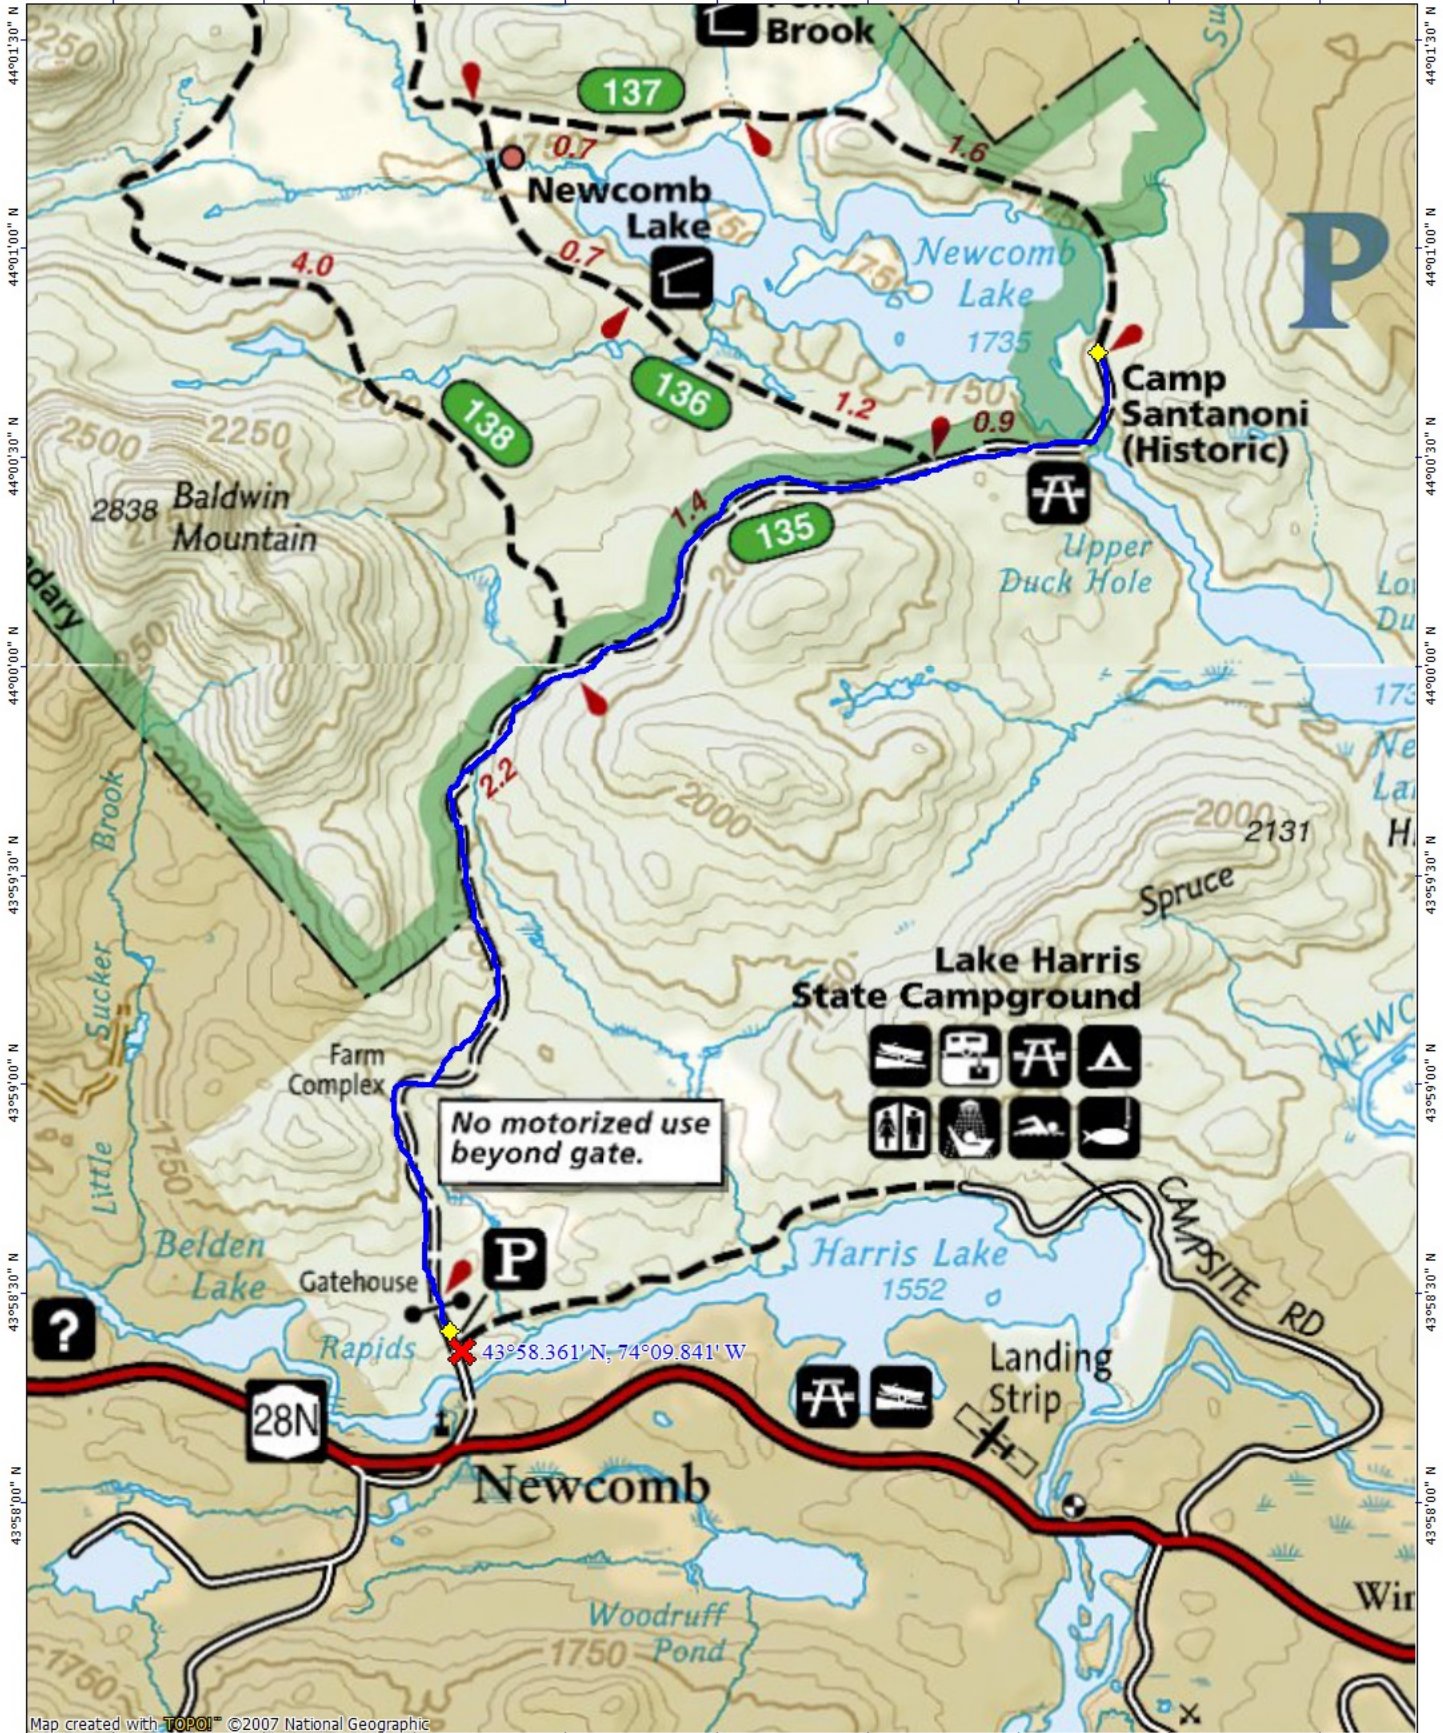

74°11'00" W 74°10'30" W 74°10'00" W 74°09'30" W 74°09'00" W 74°08'30" W 74°08'00" W 74°07'30" W WGS84 74°07'00" W

Map created with TOPO! ©2007 National Geographic

MN | TN
13½°
12/02/15