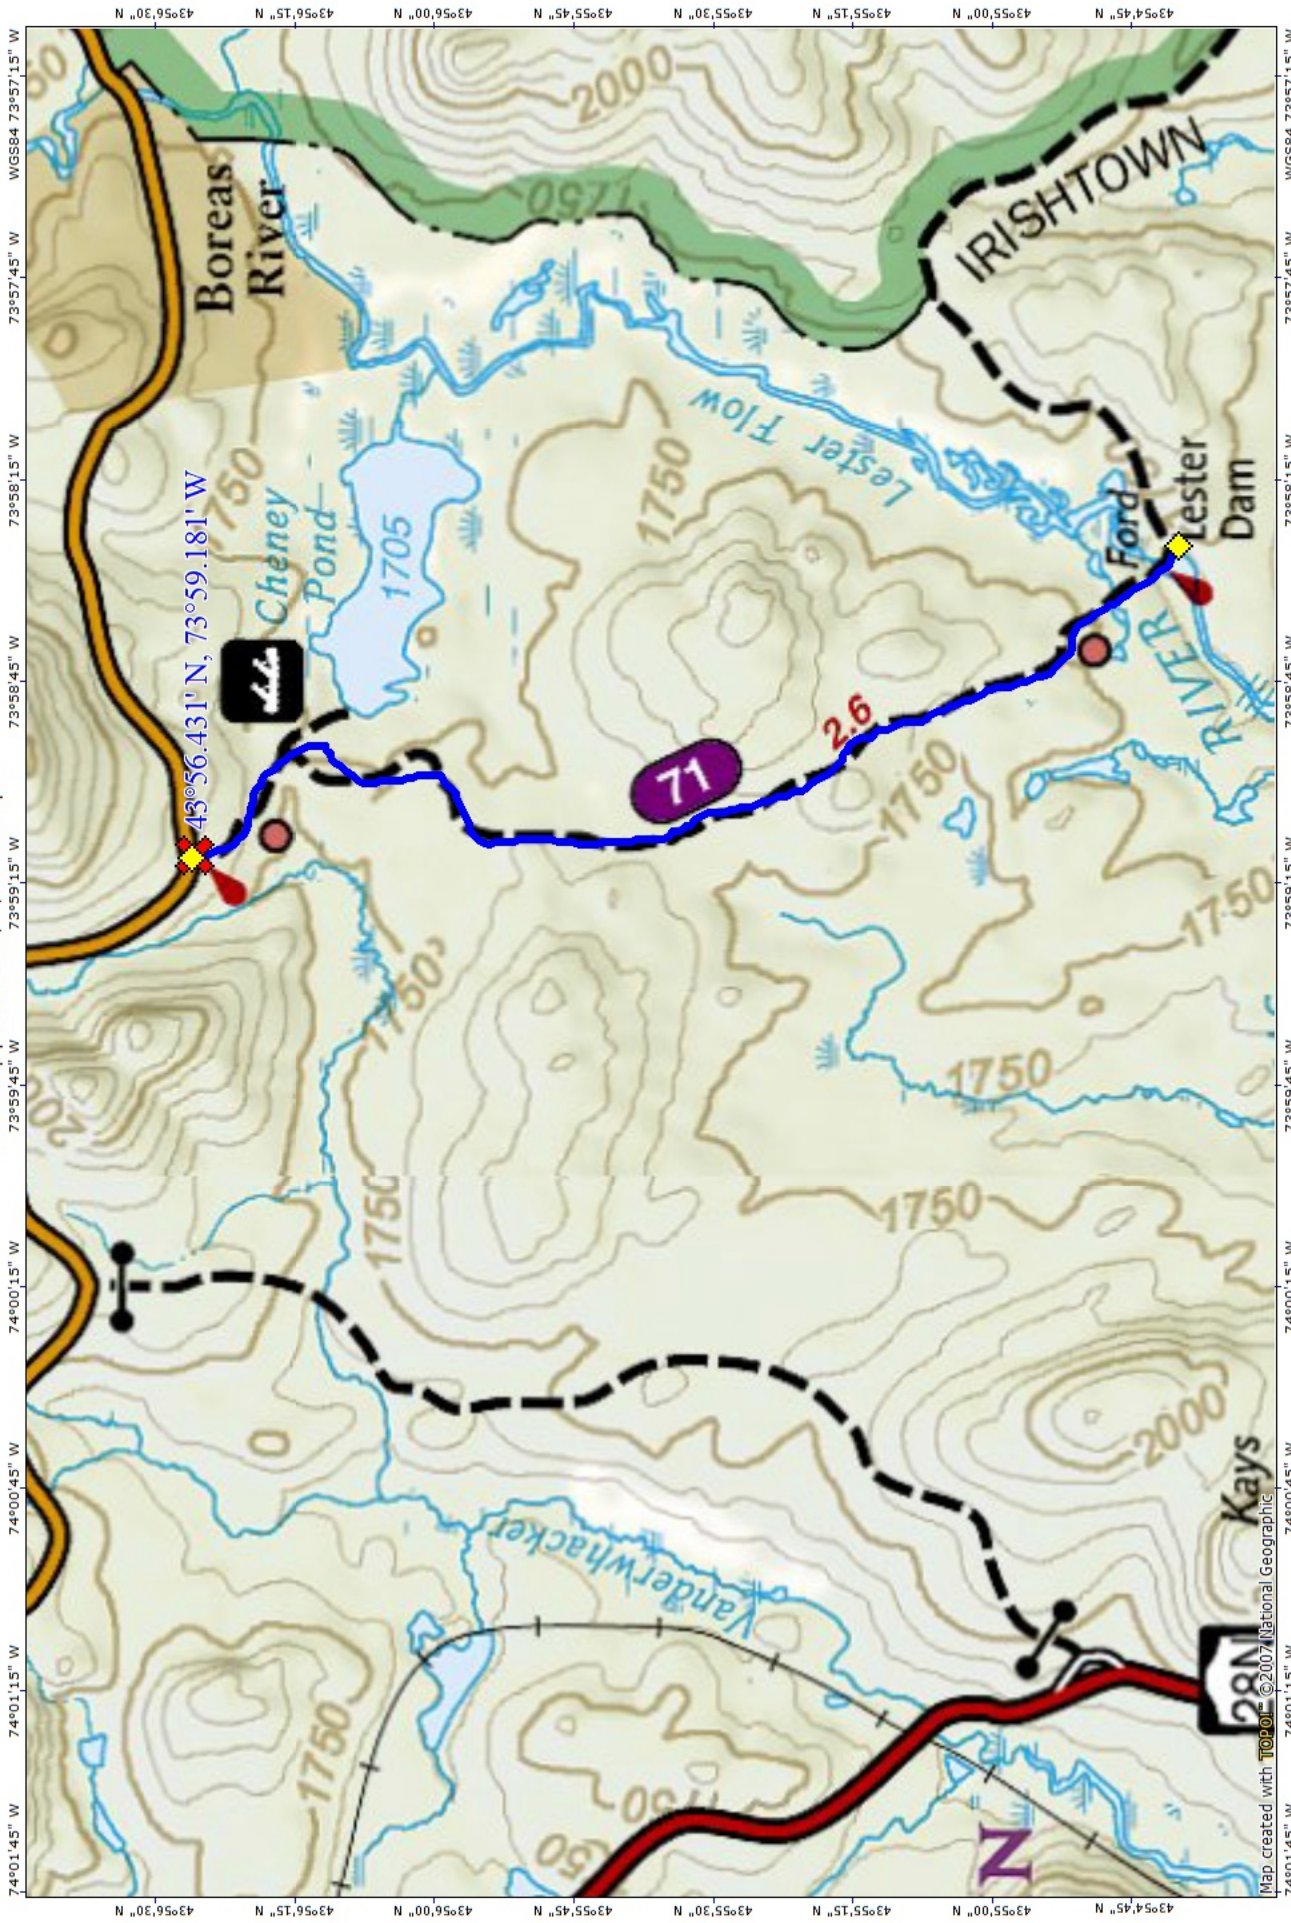

TOPO! map printed on 05/23/15 from ".tpo"

74°01'45" W 74°01'15" W 74°00'45" W 74°00'15" W 73°59'45" W 73°59'15" W 73°58'45" W 73°58'15" W 73°57'45" W 73°57'15" W

43°54'45" N 43°55'00" N 43°55'15" N 43°55'30" N 43°55'45" N 43°56'00" N 43°56'15" N 43°56'30" N 43°56'45" N

WGS84 73°57'15" W

MINI TN

14°

05/23/15

Map created with TOPO! ©2007 National Geographic